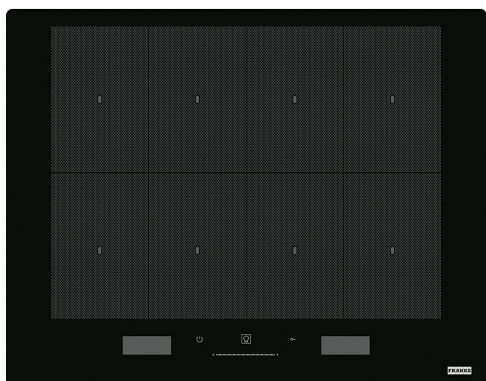

Cristal Negru | 108.0613.587

FAMILY : Plite | FINISH : Cristal Negru | INSTALLATION TYPE : Pe blat/la nivelul blatului | SERIE : Mythos | MODEL : FMY 658 I FP BK | FEATURES : Flex Pro | FEATURES : CookAssist | FEATURES : Zone Flexi

DATE TEHNICE

Type	Induction
Number of Heating Zones	8
Power Positions	18+Booster
Putere (W)	7.4 kW
Lungime	510,00 mm
Latime	650,00 mm
Comanda	Display LCD
Power Management	2.5 – 4.0 – 6.0 – 7.4kW
Timer	Da / pentru toate zonele
Tensiune	220-240V 50-60Hz
Flex Pro	Yes
CookAssist - hobs	Yes
Booster	Yes