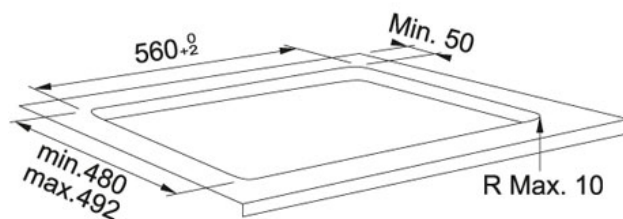

Cristal Negru | 108.0613.587

FAMILY : Plite | FINISH : Cristal Negru | INSTALLATION TYPE : Pe blat/la nivelul blatului | SERIE : Mythos | MODEL : FMY 658 I FP BK | FEATURES : Flex Pro | FEATURES : CookAssist | FEATURES : Zone Flexi

DATE TEHNICE

Type	Induction
Number of Heating Zones	8
Power Positions	18+Booster
Putere (W)	7.4 kW
Lungime	510,00 mm
Latime	650,00 mm
Comanda	Display LCD
Power Management	2.5 – 4.0 – 6.0 – 7.4kW
Timer	Da / pentru toate zonele
Tensiune	220-240V 50-60Hz
Flex Pro	Yes
CookAssist - hobs	Yes
Booster	Yes