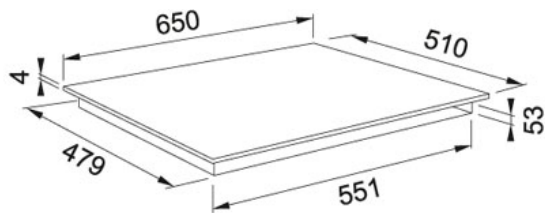

Cristal Negru | 108.0613.587

FAMILY : Plite | FINISH : Cristal Negru | INSTALLATION TYPE : Pe blat/la nivelul blatului | SERIE : Mythos | MODEL : FMY 658 I FP BK | FEATURES : Flex Pro | FEATURES : CookAssist | FEATURES : Zone Flexi

DATE TEHNICE

Type	Induction
Number of Heating Zones	8
Power Positions	18+Booster
Putere (W)	7.4 kW
Lungime	510,00 mm
Latime	650,00 mm
Comanda	Display LCD
Power Management	2.5 – 4.0 – 6.0 – 7.4kW
Timer	Da / pentru toate zonele
Tensiune	220-240V 50-60Hz
Flex Pro	Yes
CookAssist - hobs	Yes
Booster	Yes